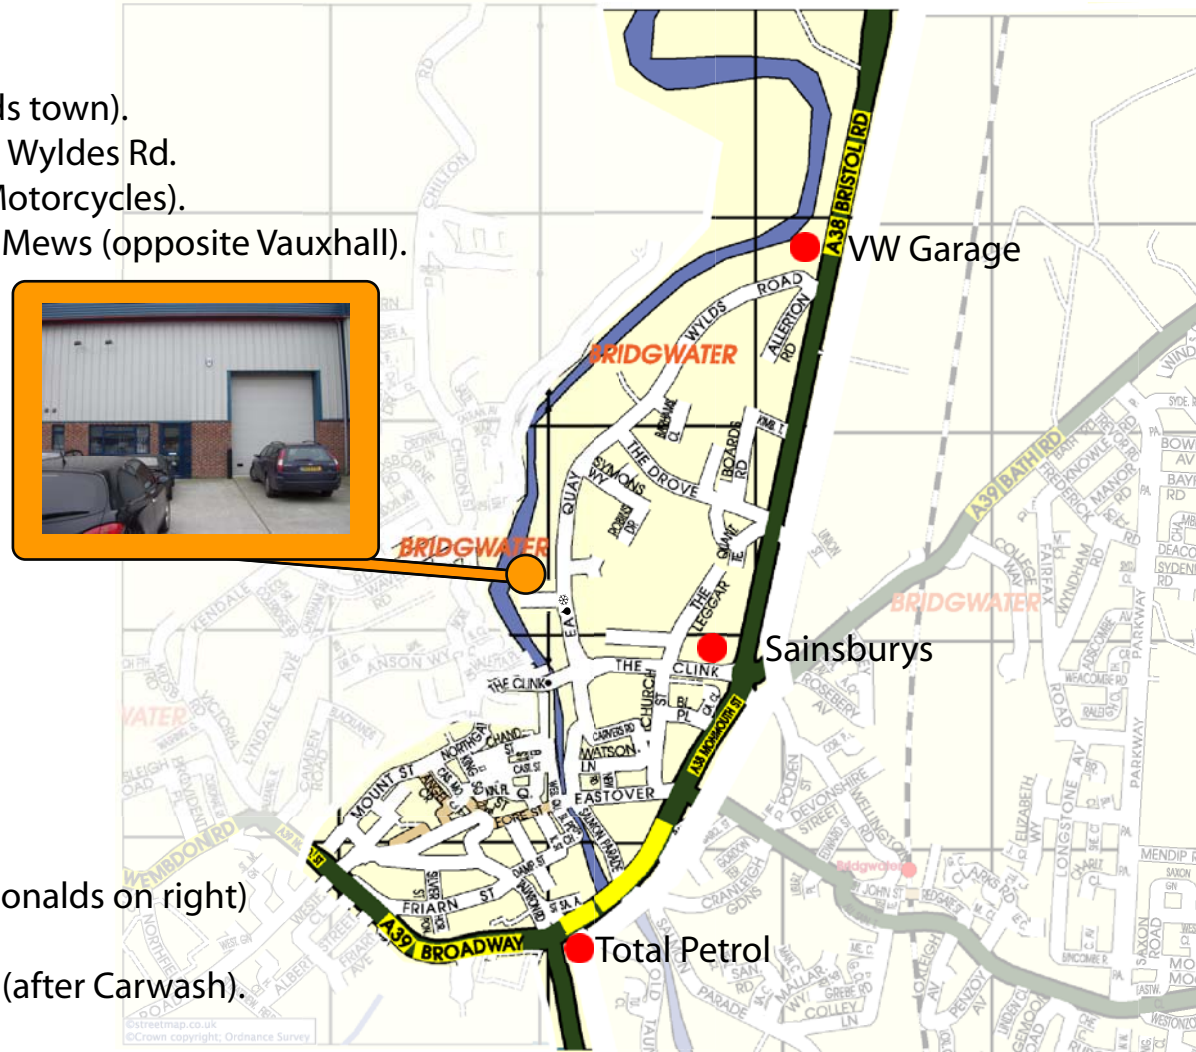

Location and Directions

From M5 Jct 23

1. Follow signs towards Bridgwater.
2. Go straight over roundabout (towards town).
3. Just after VW garage, turn right onto Wyldes Rd.
4. Go straight at lights (next to Riders Motorcycles).
5. After 400m turn right into East Quay Mews (opposite Vauxhall).

To M5 Jct 23

From M5 Jct 24

1. Head into Bridgwater town.
2. Proceed until junction with Total.
3. Turn right from middle lane.
4. Go straight at lights.
5. Take 1st exit at roundabout.
6. Continue straight on at lights. (Mc Donalds on right)
7. Turn right at next lights
8. East quay mews is 200m on the left. (after Carwash).